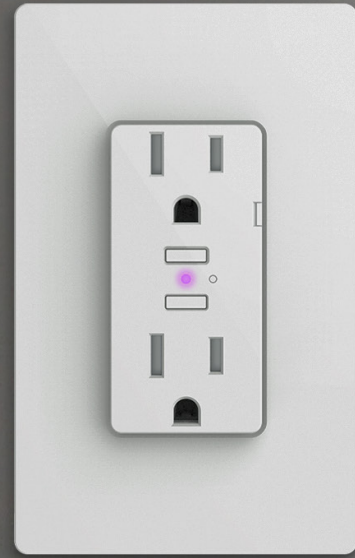

⚡ WALL OUTLET

Conveniently control electronics throughout your home with this connected outlet.

WALL OUTLET KEY FEATURES

-  Individual Outlet Control
-  Energy Monitoring
-  Remote Access
-  Voice Control
-  LED Night Light
-  No Hub Required
-  Two-Year Warranty

ACCESSORIES TO CONTROL WITH WALL OUTLET

Plug-In Lighting

Household Electronics

Holiday Lighting

Kitchen Appliances

Personal Accessories

COMPATIBLE PLATFORMS

SPECIAL ORDER CUSTOM COLORS AVAILABLE

WALL OUTLET FEATURES AND RATINGS

- Replaces any standard wall outlet
- Individual outlet control
- Individual outlet energy monitoring
- Offsets phantom energy draw
- No hub or running additional wires
- Works with any standard rocker faceplate
- Pull-out HomeKit™ pairing tab
- Customizable LED night light
- Input: 125VAC, 60Hz
- Output: 125VAC, 60Hz
- Tungsten: 600W (5A)
- General use: 15A
- Motor: 1/2 HP
- Resistive: 1800W (15A)