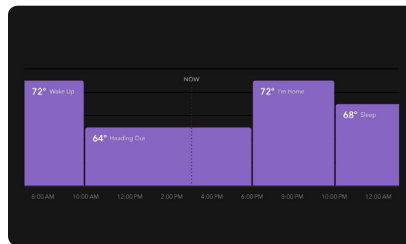

THERMOSTAT CORE BENEFITS

Temperature Ranges

- Automate the Thermostat to conserve energy year-round
- Customize temperature ranges to optimize comfort

Custom Schedules

- Schedule the Thermostat to turn on when you wake up
- Set custom schedules based on your daily routine