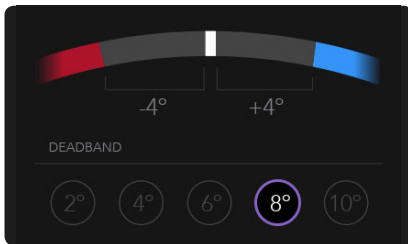

THERMOSTAT CORE BENEFITS

Temperature Ranges

- Automate the Thermostat to conserve energy year-round
- Customize temperature ranges to optimize comfort