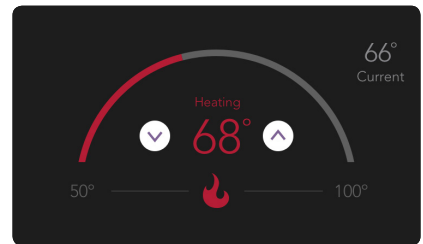

THERMOSTAT CORE BENEFITS

Temperature Ranges

- Automate the Thermostat to conserve energy year-round
- Customize temperature ranges to optimize comfort

Custom Schedules

- Schedule the Thermostat to turn on when you wake up
- Set custom schedules based on your daily routine

Control Options

- Use Siri® or Alexa to adjust your home's temperature
- Control your home's temperature from anywhere

COMPATIBLE PLATFORMS

THERMOSTAT FEATURES AND RATINGS

- Compatible with most heating and cooling systems
- Standard size and shape fits into any home
- LED touchscreen display
- No hub or running additional wires
- Control from anywhere with the iDevices Connected App
- 7-day programmable
- Converts to Fahrenheit or Celsius
- Heating: 1 and 2 stages (W1, W2)
- Cooling: 1 and 2 stages (Y1, Y2)
- Heat pump: 1 and 2 stage with aux or emergency heat (O/B, Aux/E)
- Fan control: G
- Power: C (required), RH, RC
- Optional C-Wire Adapter available