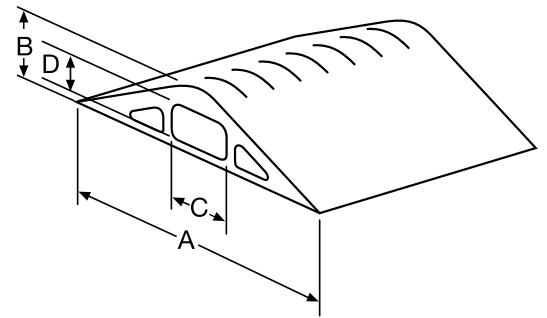

FT10 Heavy Duty FloorTrak -
Safeguards hoses, electrical cables, and
cords from people and light vehicles in public,
institutional and commercial applications.

Catalog Numbers	Color	Length in Feet (Meters)
FT10BK3	Black	3' (.914)
FT10Y3	Yellow	3' (.914)
FT10BK5	Black	5' (1.52)
FT10Y5	Yellow	5' (1.52)

Catalog Numbers	Description
FTT1	Double Sided Tape - 1" Wide, 75' Roll Double Sided Adhesive Tape
FTT2	Double Sided Tape - 2" Wide, 75' Roll Double Sided Adhesive Tape

Technical Specifications	
FloorTrak	FT10
Weight Capacity	Deflection of ½" with 300 lbs. Distributed Over A 1 Square Foot Area
Operating Temperature	(0 Degrees F to 120 Degrees F)
Material	Rigid Pvc

Dimensions in Inches (mm)	
Width (A)	5.6" (142.24)
Height (B)	1.7" (43.18)
Ctr Hole (C X D)	1.81" X 1.25" (45.98 X 31.75)