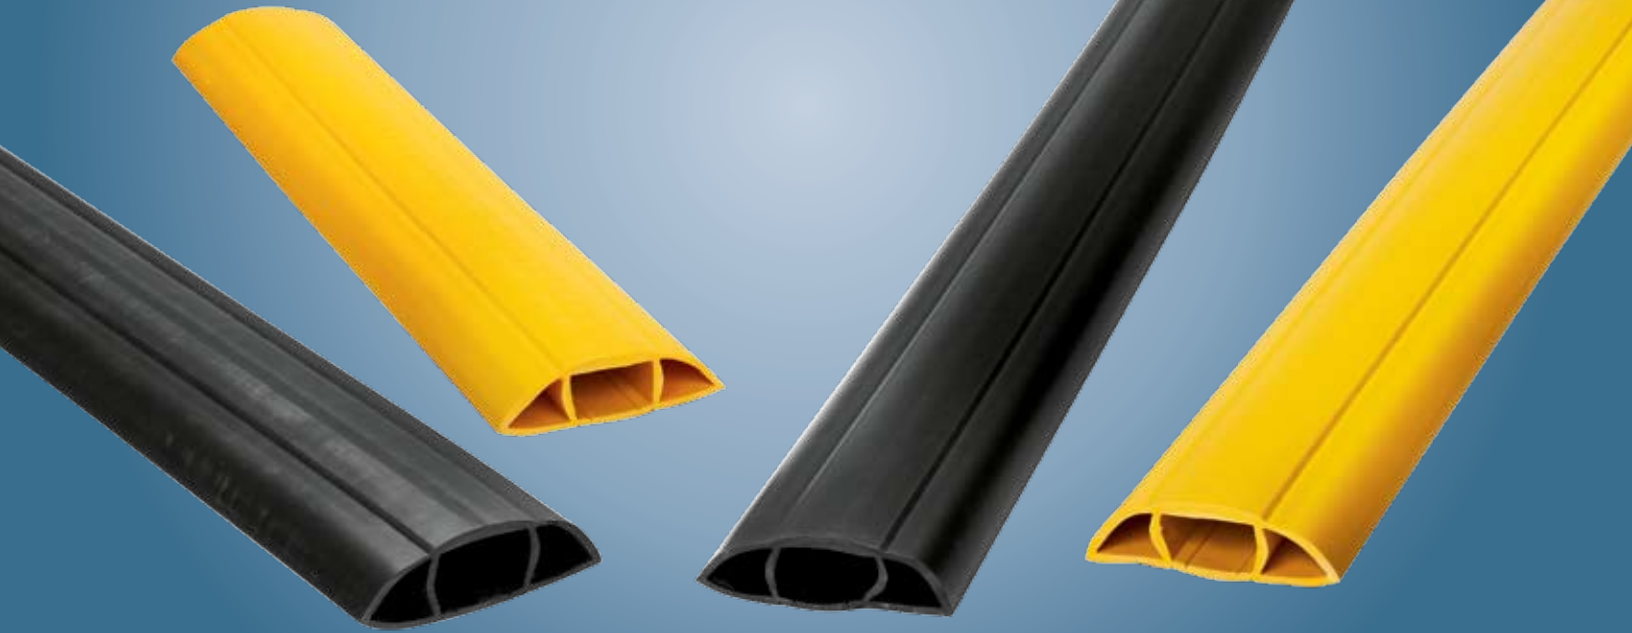

FT10 Heavy Duty FloorTrak -
Safeguards hoses, electrical cables, and
cords from people and light vehicles in public,
institutional and commercial applications.

Catalog Numbers	Color	Length in Feet (Meters)
FT10BK3	Black	3' (.914)
FT10Y3	Yellow	3' (.914)
FT10BK5	Black	5' (1.52)
FT10Y5	Yellow	5' (1.52)

Catalog Numbers	Description
FTT1	Double Sided Tape - 1" Wide, 75' Roll Double Sided Adhesive Tape
FTT2	Double Sided Tape - 2" Wide, 75' Roll Double Sided Adhesive Tape

Technical Specifications	
FloorTrak	FT10
Weight Capacity	Deflection of ½" with 300 lbs. Distributed Over A 1 Square Foot Area
Operating Temperature	(0 Degrees F to 120 Degrees F)
Material	Rigid Pvc

Dimensions in Inches (mm)	
Width (A)	5.6" (142.24)
Height (B)	1.7" (43.18)
Ctr Hole (C X D)	1.81" X 1.25" (45.98 X 31.75)